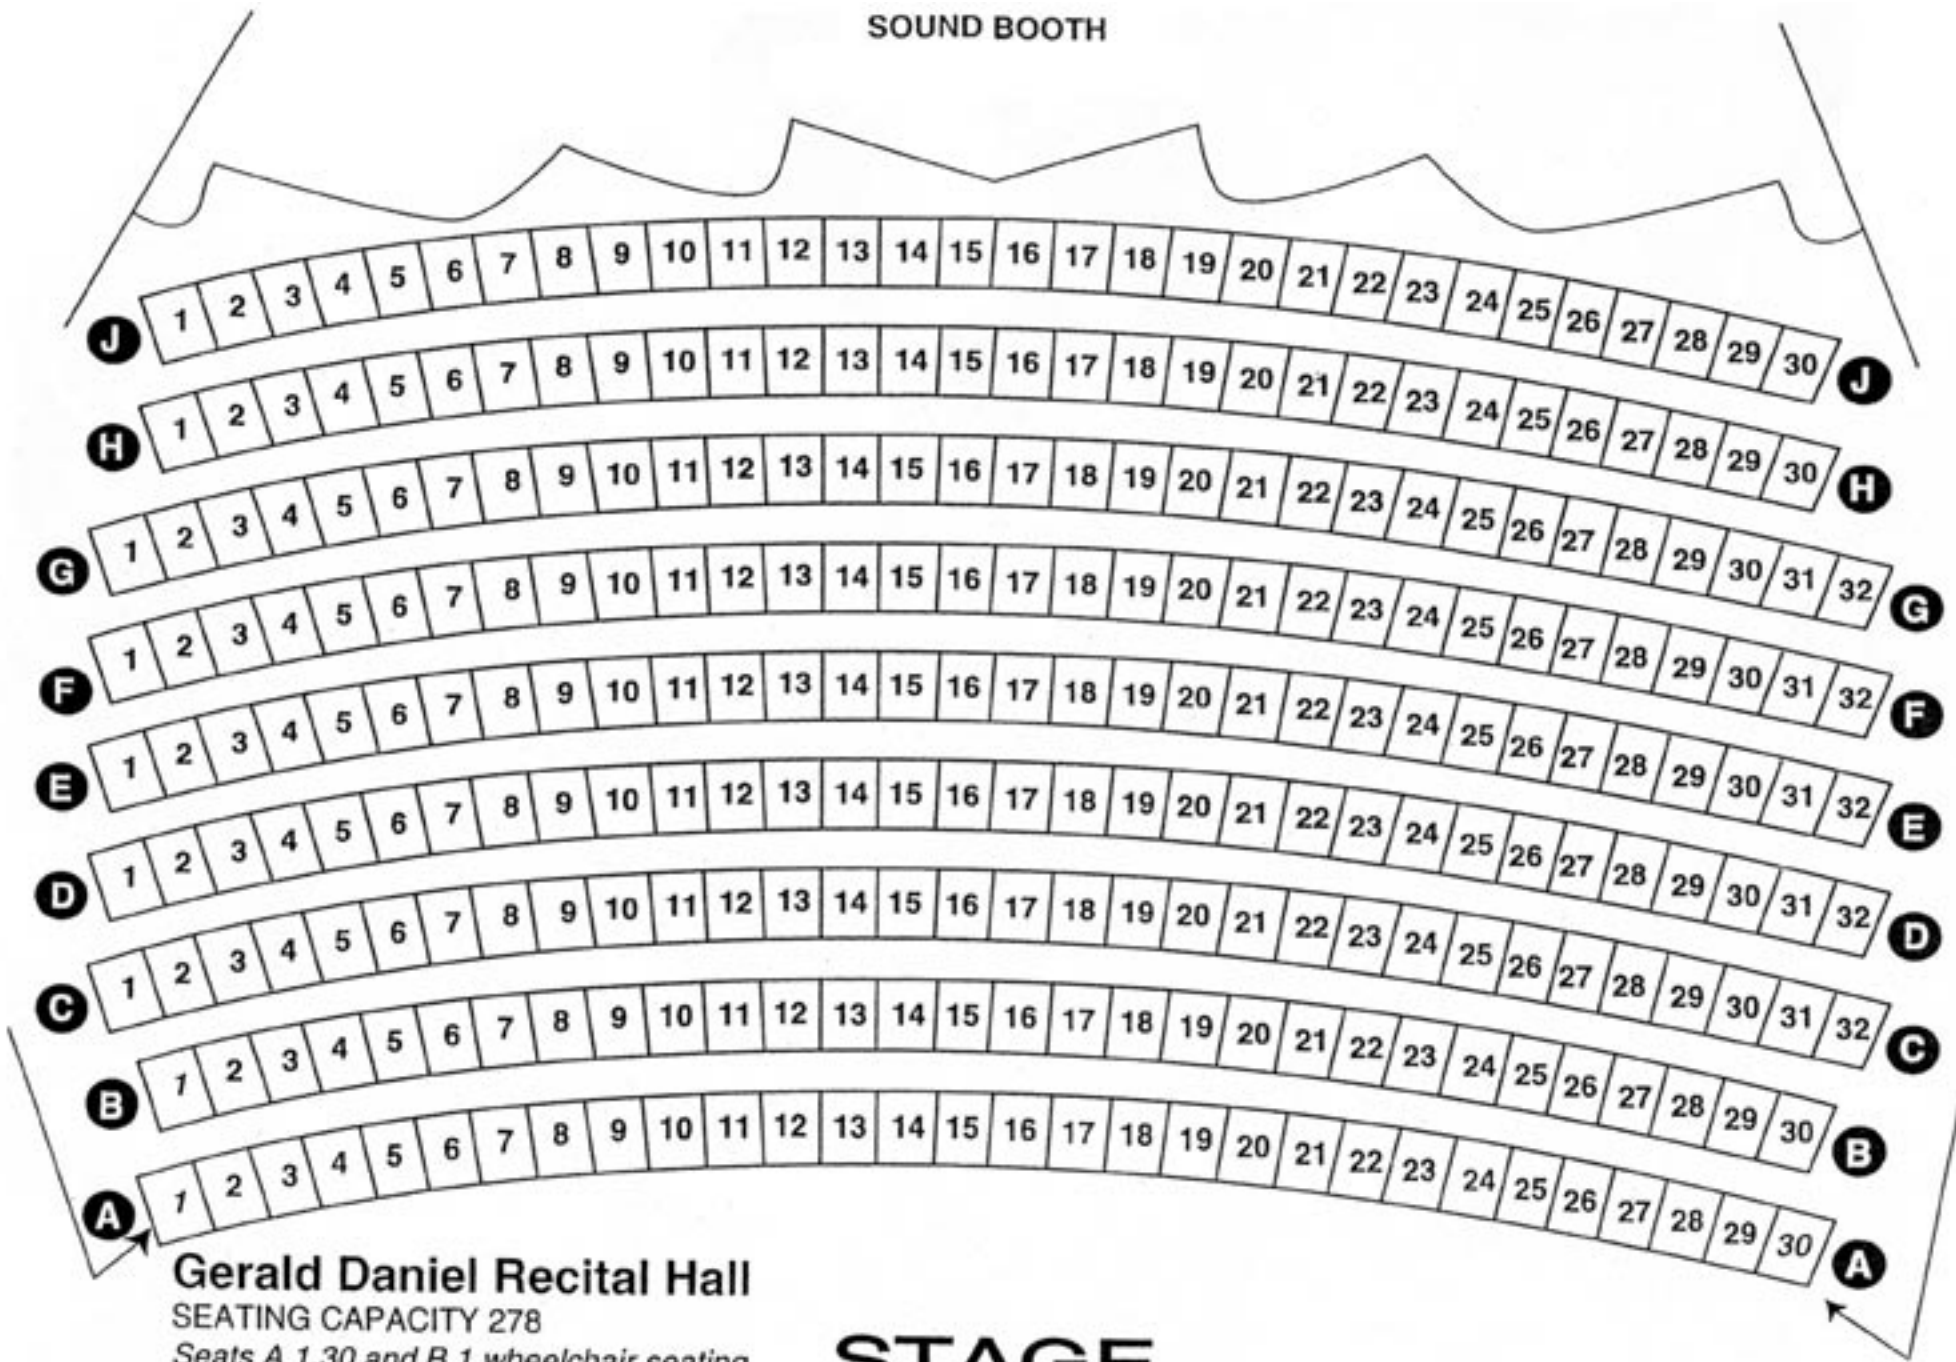

SOUND BOOTH

Gerald Daniel Recital Hall

SEATING CAPACITY 278

Seats A 1,30 and B 1 wheelchair seating

Configuration Subject to change

STAGE